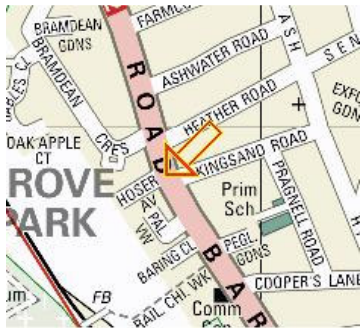

# FRIENDS OF GROVE PARK NATURE RESERVE

DIG AWAY THOSE WINTER BLUES AND JOIN US FOR  
SOME FRUIT TREE PLANTING.

**JOIN US ON THURSDAY 13<sup>TH</sup> JANUARY 2011 11AM-2PM**

MEET AT THE ENTRANCE TO THE RESERVE ON HOSER  
AVENUE, OFF BARING ROAD, GROVE PARK